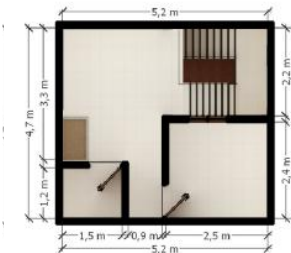

Sertifikat SHM

Air Jet Pump

Lantai 1

Lantai 2

Scan Lokasi  
Disini

Hubungi Sekarang!  
**0821 2539 9395**

[www.pashouses.id](http://www.pashouses.id)

[pashouses.id](https://www.instagram.com/pashouses.id)