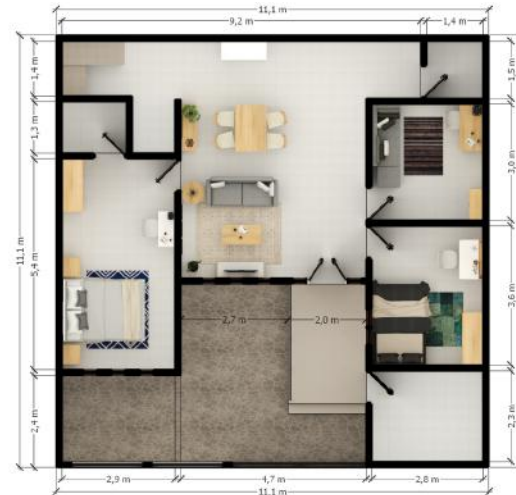

1 Lantai 2,2 Kwh

 3 

Sertifikat SHM

Air Sumur / Jet pump

Scan Lokasi
Disini

 www.pashouses.id

 [pashouses.id](https://www.instagram.com/pashouses.id)

 [pashouses.id](https://www.facebook.com/pashouses.id)