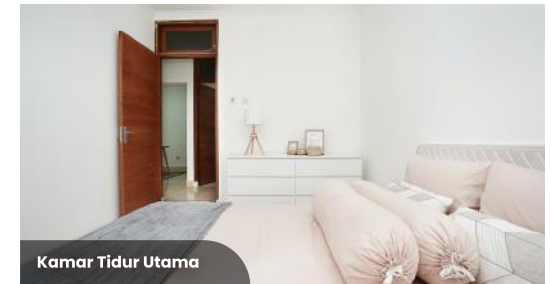

Bogor

- ✓ 10 menit dari Tol BORR (Bogor Outer Ring Road)
- ✓ 15 menit ke stasiun KRL Cilebut

Bukit Cimanggu City

ALL IN, DP Ringan

Rp **750jt**

Cicilan Mulai
4 Jutaan

Fully Furnished

LT/LB 90/65

1 Lantai 1,3 Kwh

🛏️ 2 🚽 2

Sertifikat SHGB

Air PAM