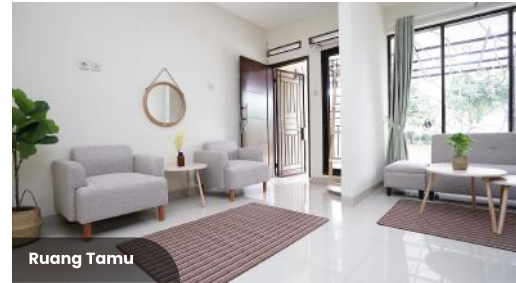

Depok

- ✓ 10 menit dari Pintu Tol Pamulang (Serpong-Cinere)
- ✓ 15 menit dari Pintu Tol Depok-Antasari

pashouses